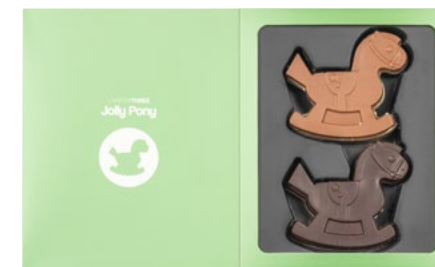

3800 JOLLY PONY

4 delicious chocolate ponies made of milk, white and dark chocolate decorated with festive ornaments such as almonds or cinnamon. Figure height 80 mm.

Minimal net weigh 120 g
Net price 7,94 EUR