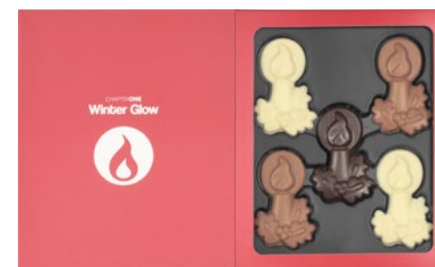

3799 WINTER GLOW

5 delicious chocolate candles made of milk, white and dark chocolate decorated with festive ornaments such as almonds or cinnamon. Figure height 70 mm.

Minimal net weigh 55 g
Net price 7,76 EUR