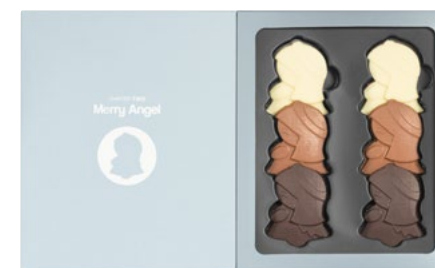

WINTER TALES

Chocolate figures decorated with the best additives will take you inside the merry Christmas atmosphere. Use your imagination and let yourself be invited to the world of the best Christmas tales. Chocollissimo will take you on an amazing journey- close your eyes and enjoy the special chocolate, piece by piece.

1

SERIA WINTER TALES

Winter Tales are chocolate figures sets that will bring up the special festive atmosphere and each of them can be a beginning of a winter tale.

Box measurements 190x155x36 mm

3801 WINTER TALES SERIES

A set of four boxes of figures made of milk, white and dark chocolate decorated with festive ornaments such as almonds or cinnamon.

Net price 27,94 EUR

3797 MERRY ANGEL

6 delicious chocolate angels made of milk, white and dark chocolate decorated with festive ornaments such as almonds or cinnamon. Figure height 60 mm.

Minimal net weigh 60 g
Net price 8,13 EUR

3799 WINTER GLOW

5 delicious chocolate candles made of milk, white and dark chocolate decorated with festive ornaments such as almonds or cinnamon. Figure height 70 mm.

Minimal net weigh 55 g
Net price 7,76 EUR

3798 MAGIC MOMENTS

7 delicious chocolate figures made of milk, white and dark chocolate decorated with festive ornaments such as almonds or cinnamon.

Minimal net weigh 80 g
Net price 8,79 EUR

3800 JOLLY PONY

4 delicious chocolate ponies made of milk, white and dark chocolate decorated with festive ornaments such as almonds or cinnamon. Figure height 80 mm.

Minimal net weigh 120 g
Net price 7,94 EUR