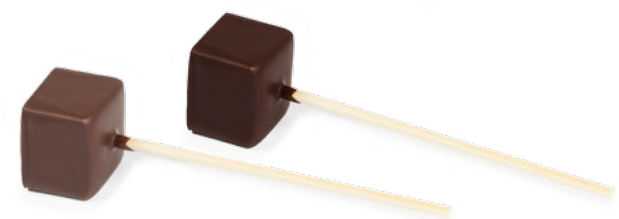

1

3596 XMAS TUBE
Christmas mini gift in form of a delicious dark chocolate Chocollissimo star closed in a fancy tube.
Box measurements 42x32 mm
Minimal net weigh 12 g
Net price 1,87 EUR

2

3595 XMAS DECO
Christmas tree ornament in form of a pyramid, contains one Chocollissimo chocolate star.
Box measurements 80x39x39 mm
Minimal net weigh 12 g
Net price 2,15 EUR

3

XMAS CHOCOSTICK
Christmas drinking chocolate on a stick.
Box measurements 175x45x45 mm
Minimal net weigh 33 g
Net price 2,52 EUR

3729 CZEKOLADA MLECZNA
3749 CZEKOLADA CIEMNA

4

3788 XMAS CUPCAKES 4
4 delicious Christmas chocolate cupcakes are perfect for the Christmas table decoration or as a sweet gift.
Box measurements 110x110x44 mm
Minimal net weigh 50 g
Net price 5,98 EUR

7

3796 XMAS LOLLIPOPS
A set of three lollipops with a festive ornament.
Box measurements 160x65x40 mm
Minimal net weigh 90 g
Net price 6,45 EUR

5

3789 XMAS CUPCAKES 6
8 delicious Christmas chocolate cupcakes are perfect for the Christmas table decoration or as a sweet gift.
Box measurements 150x110x44 mm
Minimal net weigh 70 g
Net price 8,04 EUR

8

3786 XMAS CREW
Delicious chocolate Christmas figures will make any meeting sweet. Tasteful Belgian chocolate. Box contains 5 chocolates.
Box measurements 241x86x48 mm
Minimal net weigh 75 g
Net price 9,25 EUR

6

3790 XMAS CUPCAKES 8
8 delicious Christmas chocolate cupcakes are perfect for the Christmas table decoration or as a sweet gift.
Box measurements 185x110x44 mm
Minimal net weigh 100 g
Net price 9,81 EUR